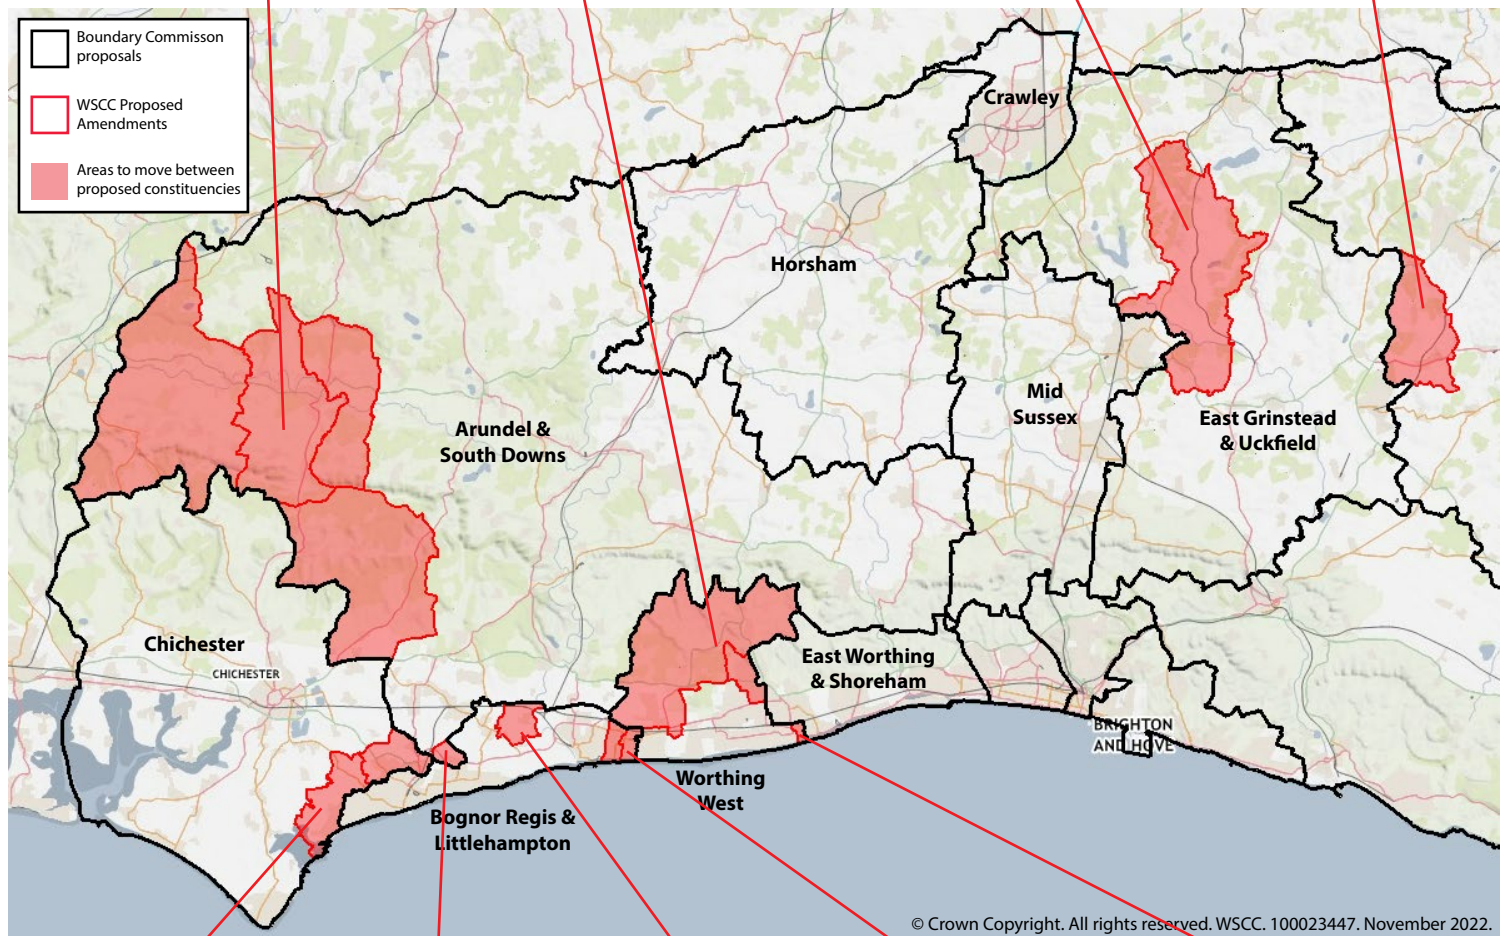

## County Council Proposed Scheme 2022 - Option 2

Part of Goodwood Ward, all of Harting and Midhurst Wards, and the part of Easebourne Ward excluding Loxwood Parish to move from **Arundel & South Downs** to **Chichester**

Angmering & Findon and Salvington Wards to move from **Worthing West** to **Arundel & South Downs**

High Weald Ward to move from **East Grinstead & Uckfield** to **Mid Sussex**

Buxted Ward (East Sussex) to move from **Sussex Weald** to **East Grinstead & Uckfield**

Pagham and Bersted Wards to move from **Chichester** to **Bognor Regis & Littlehampton**

Polling District BFOR (Ford Parish) to move from **Bognor Regis & Littlehampton** to **Arundel & South Downs**

Part of Polling District WC3 to move from **Worthing West** to **East Worthing & Shoreham**

Polling District BHOE to move from **Arundel & South Downs** to **Bognor Regis & Littlehampton**

Rustington East and West Wards to move from **Bognor Regis & Littlehampton** to **Worthing West**